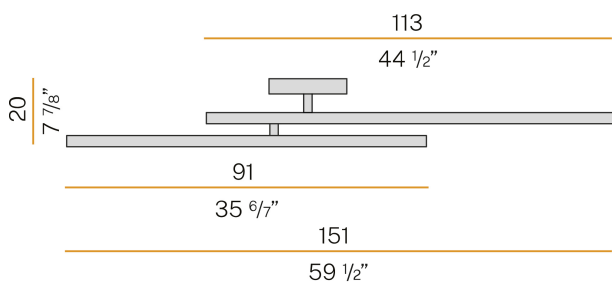

Technical drawing